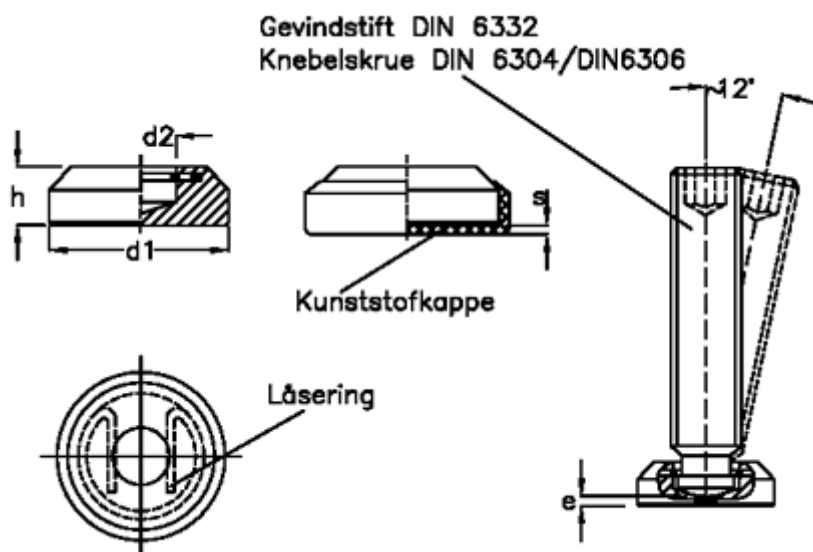

Data Sheet

Article number: 20804016A
Description: E+G Thrust pad
GN 6311.1-16-A

Measures

d1	= 16
d2	= 6.3
e	= 2.2
H	= 8
s	= 1.5
Thread	= M8